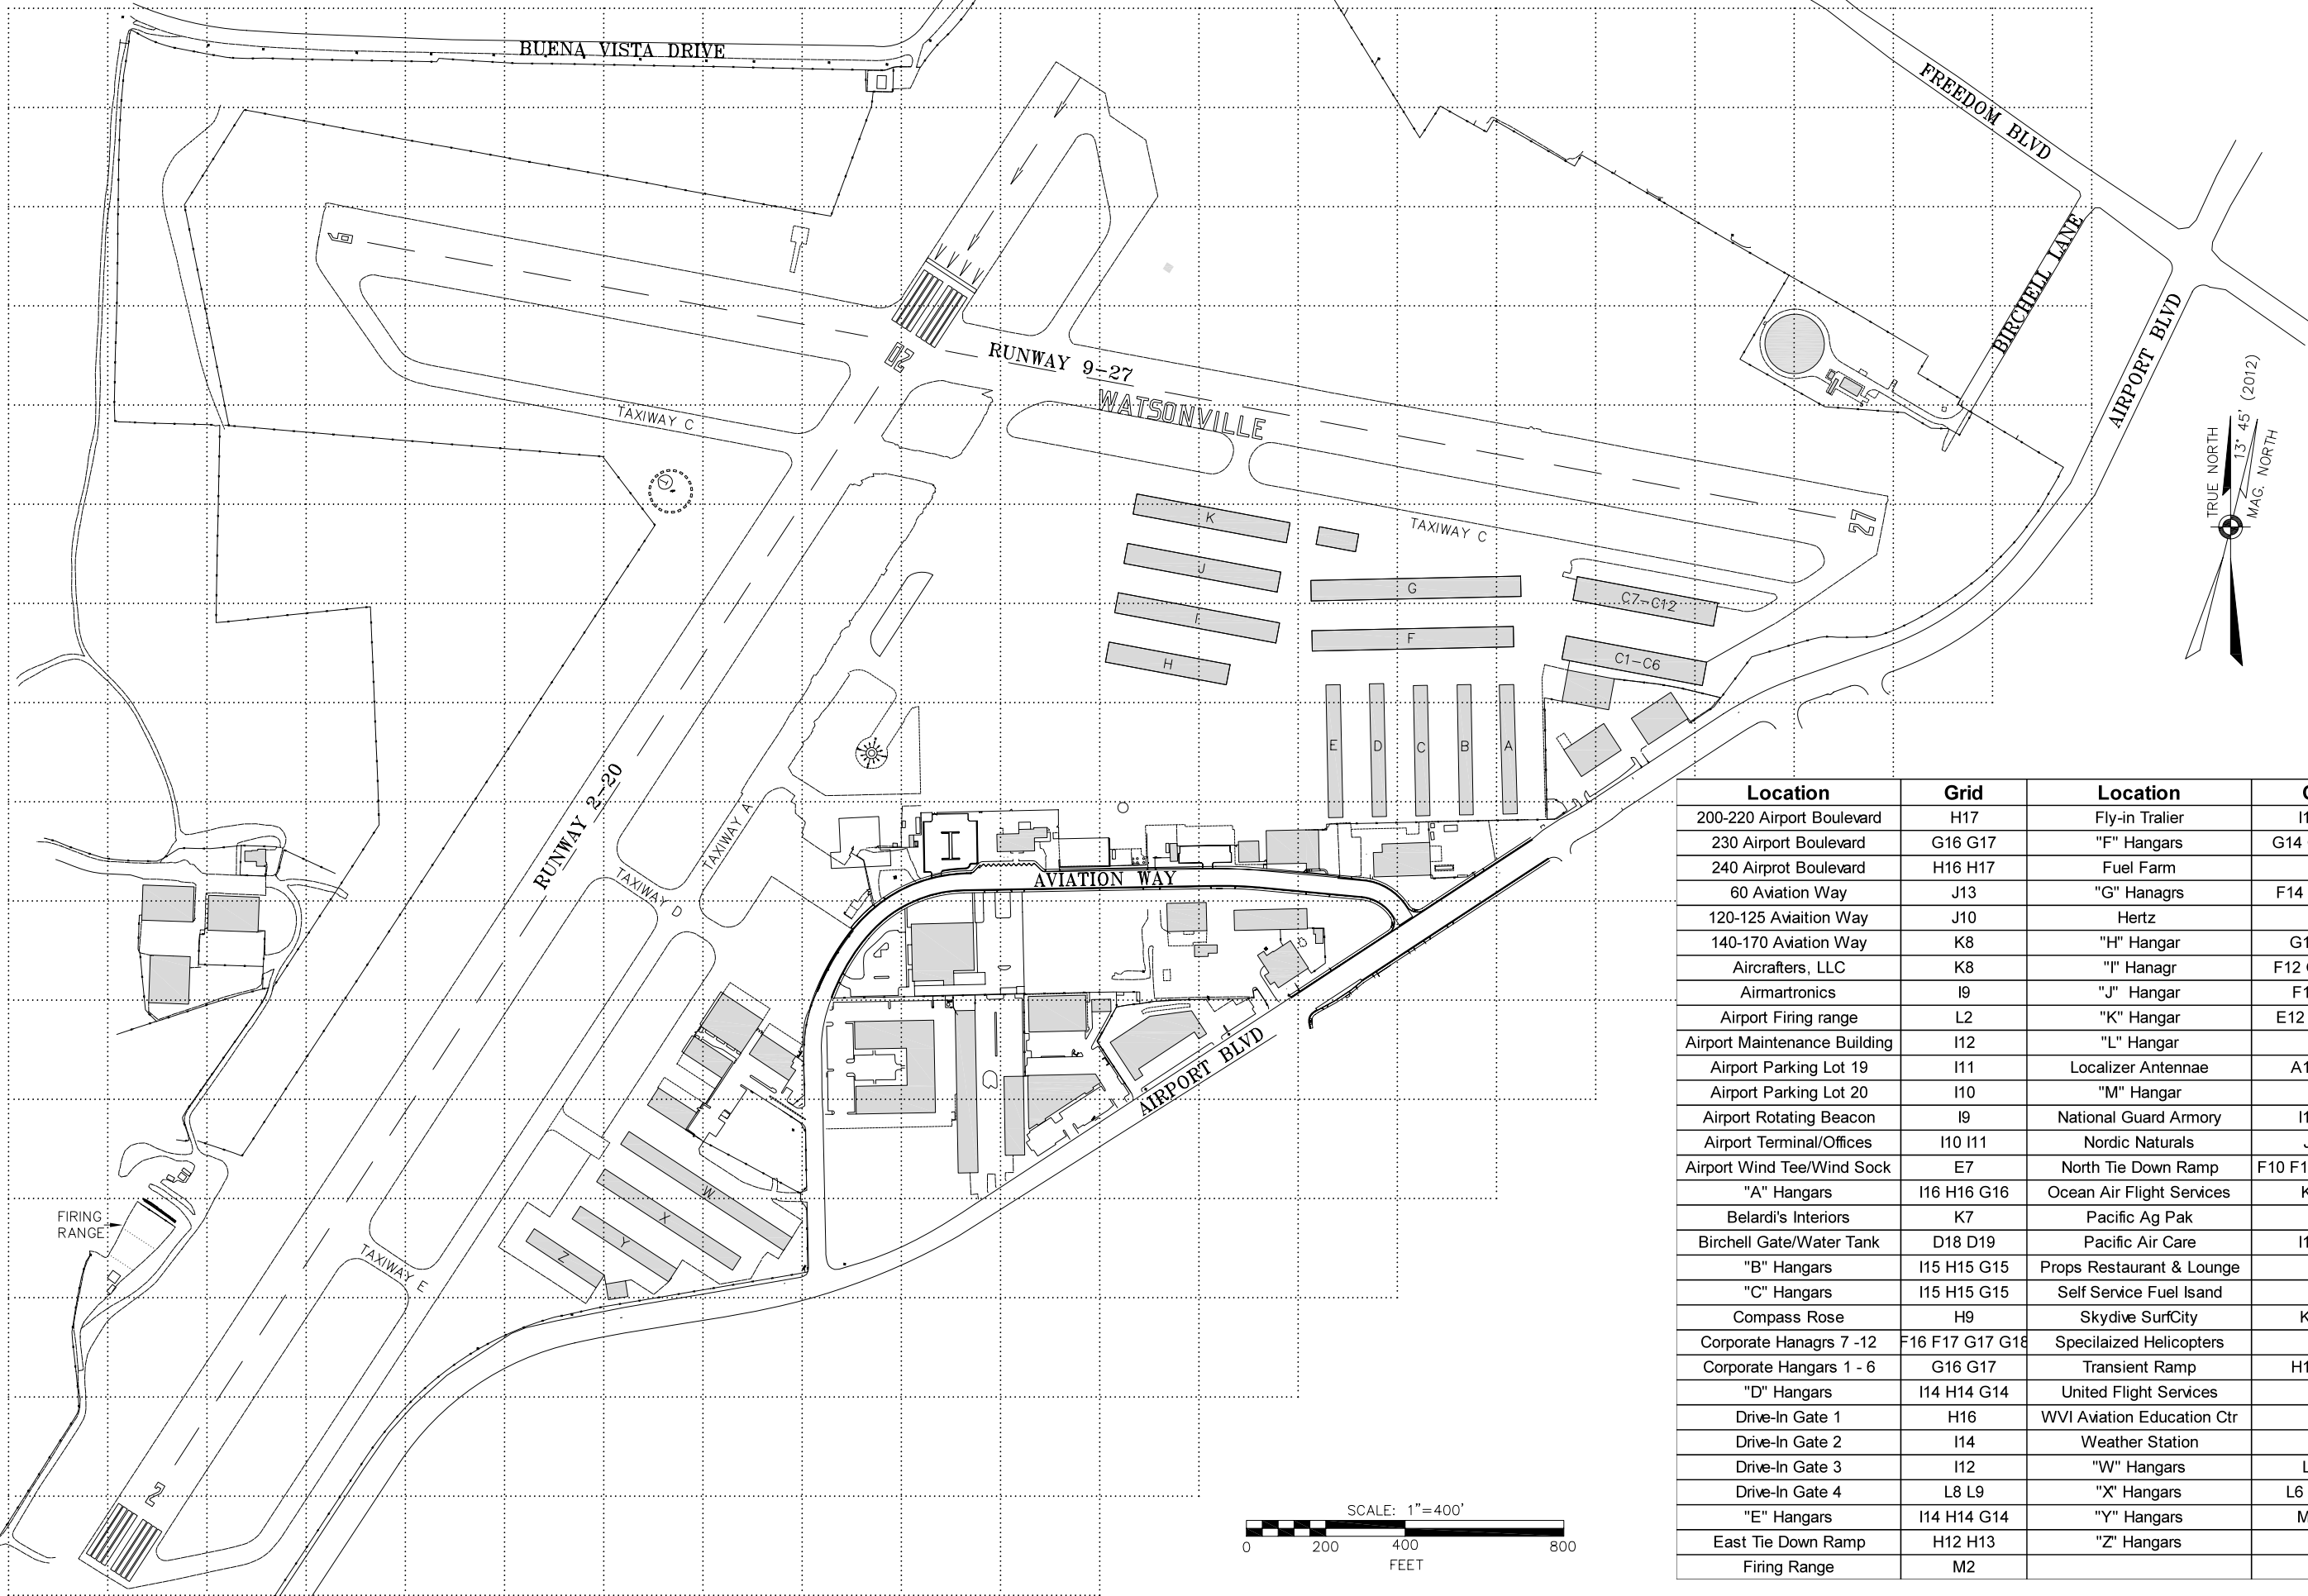

1 2 3 4 5 6 7 8 9 10 11 12 13 14 15 16 17 18 19 20 21

A  
B  
C  
D  
E  
F  
G  
H  
I  
J  
K  
L  
M  
N  
O  
P

Location	Grid	Location	Grid
200-220 Airport Boulevard	H17	Fly-in Trailer	I12 I13
230 Airport Boulevard	G16 G17	"F" Hangars	G14 G15 G16
240 Airport Boulevard	H16 H17	Fuel Farm	I12
60 Aviation Way	J13	"G" Hangars	F14 F15 F16
120-125 Aviation Way	J10	Hertz	I14
140-170 Aviation Way	K8	"H" Hangar	G12 G13
Aircrafters, LLC	K8	"I" Hangar	F12 G12 G13
Airmartronics	I9	"J" Hangar	F12 F13
Airport Firing range	L2	"K" Hangar	E12 F12 F13
Airport Maintenance Building	I12	"L" Hangar	F14
Airport Parking Lot 19	I11	Localizer Antennae	A11 A12
Airport Parking Lot 20	I10	"M" Hangar	M7
Airport Rotating Beacon	I9	National Guard Armory	I14 I15
Airport Terminal/Offices	I10 I11	Nordic Naturals	J2 J3
Airport Wind Tee/Wind Sock	E7	North Tie Down Ramp	F10 F11 G10 G11
"A" Hangars	I16 H16 G16	Ocean Air Flight Services	K7 L7
Belardi's Interiors	K7	Pacific Ag Pak	K8
Birchell Gate/Water Tank	D18 D19	Pacific Air Care	I13 I14
"B" Hangars	I15 H15 G15	Props Restaurant & Lounge	I11
"C" Hangars	I15 H15 G15	Self Service Fuel Island	I12
Compass Rose	H9	Skydive SurfCity	K7 K8
Corporate Hangars 7 -12	F16 F17 G17 G18	Specialized Helicopters	K8
Corporate Hangars 1 - 6	G16 G17	Transient Ramp	H12 H11
"D" Hangars	I14 H14 G14	United Flight Services	I9
Drive-In Gate 1	H16	WVI Aviation Education Ctr	I13
Drive-In Gate 2	I14	Weather Station	A10
Drive-In Gate 3	I12	"W" Hangars	L7 L8
Drive-In Gate 4	L8 L9	"X" Hangars	L6 M7 M8
"E" Hangars	I14 H14 G14	"Y" Hangars	M6 M7
East Tie Down Ramp	H12 H13	"Z" Hangars	M6
Firing Range	M2		